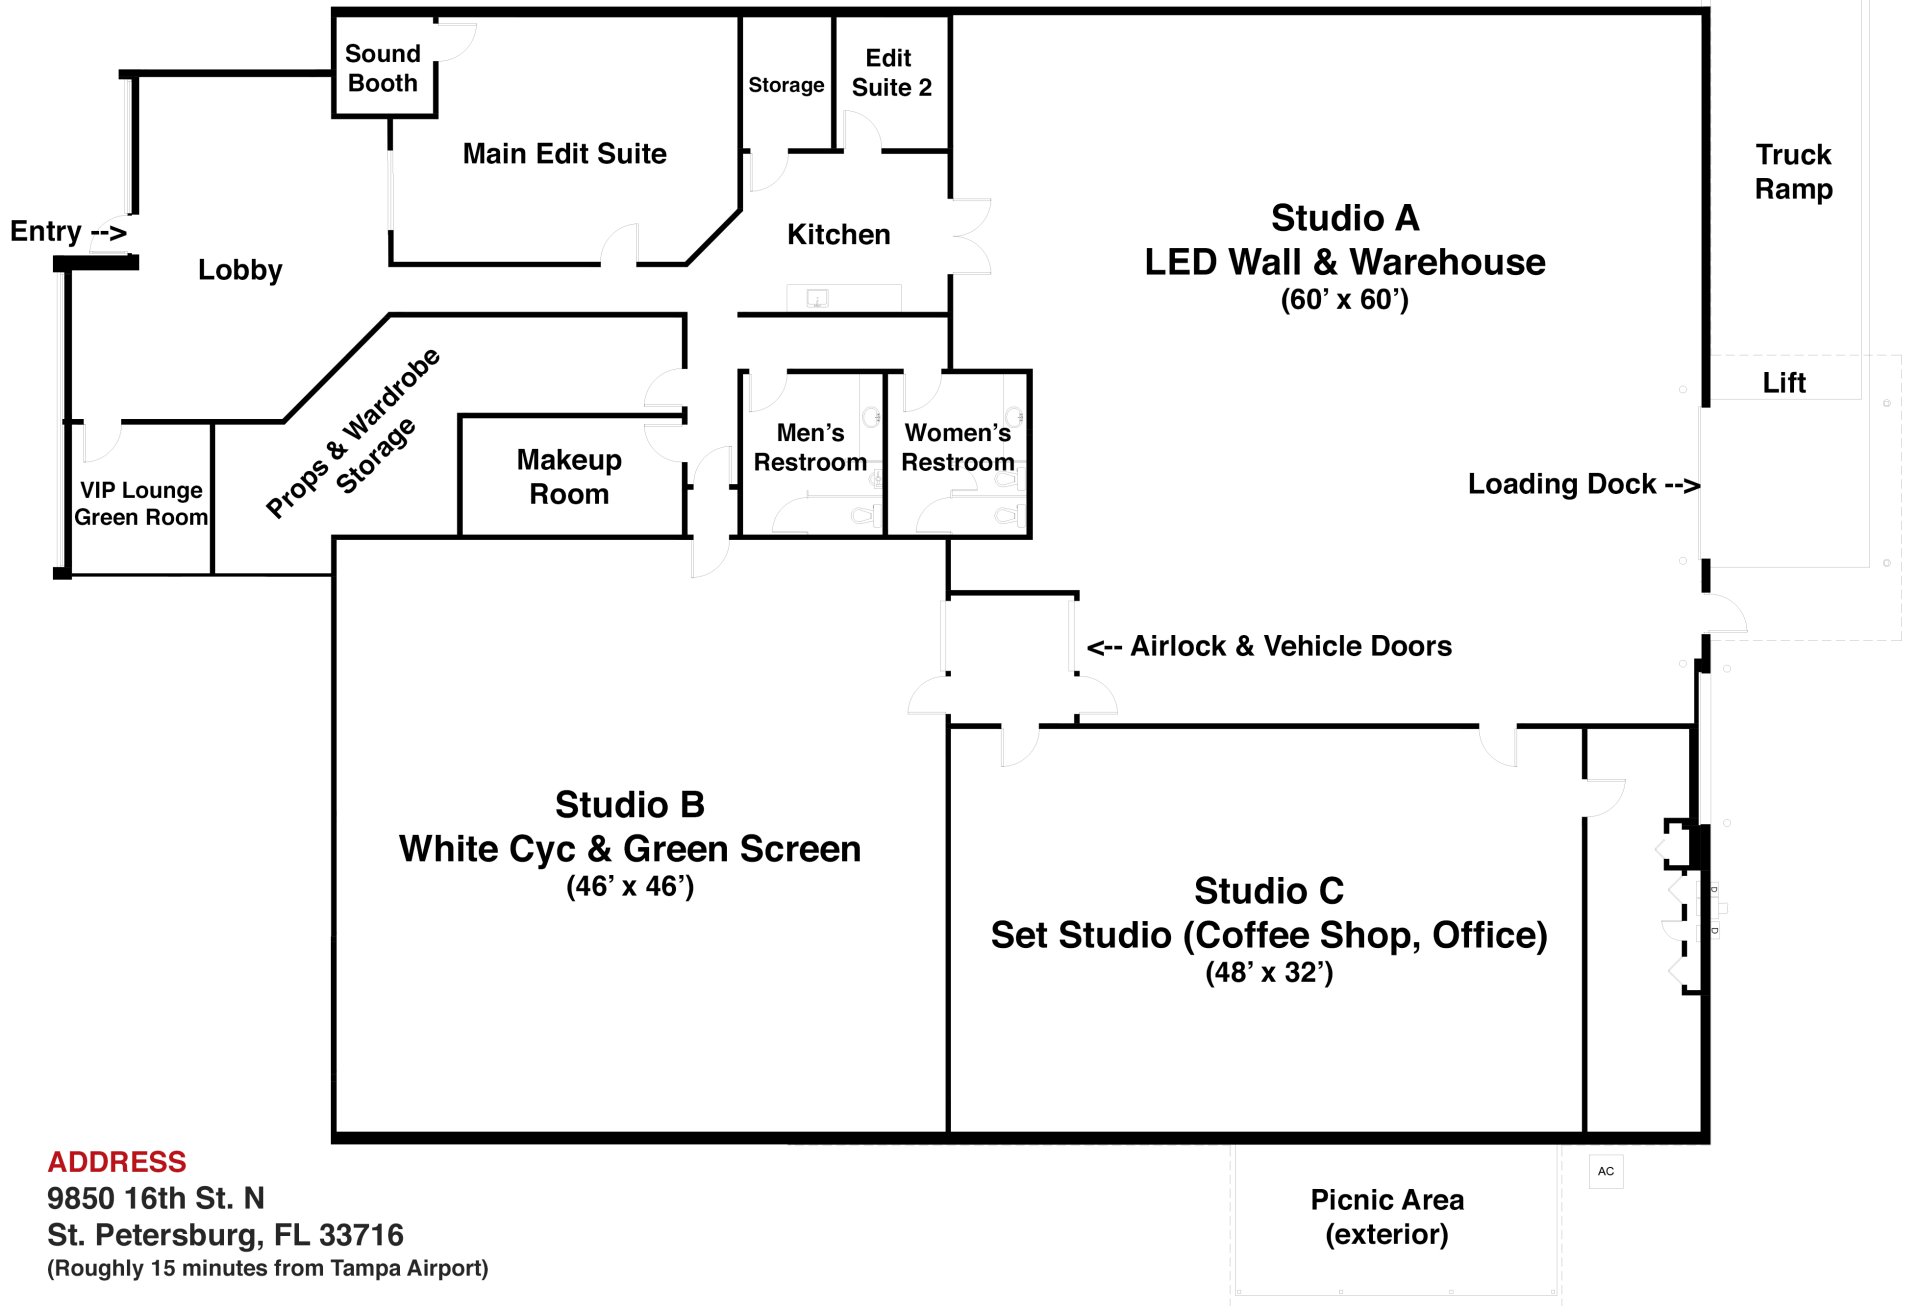

# litewavemedia

Tampa Video Studio: FLOOR PLAN  
(11,500 Sq Ft Total - 16.5' to Grid)

## ADDRESS

9850 16th St. N  
St. Petersburg, FL 33716  
(Roughly 15 minutes from Tampa Airport)