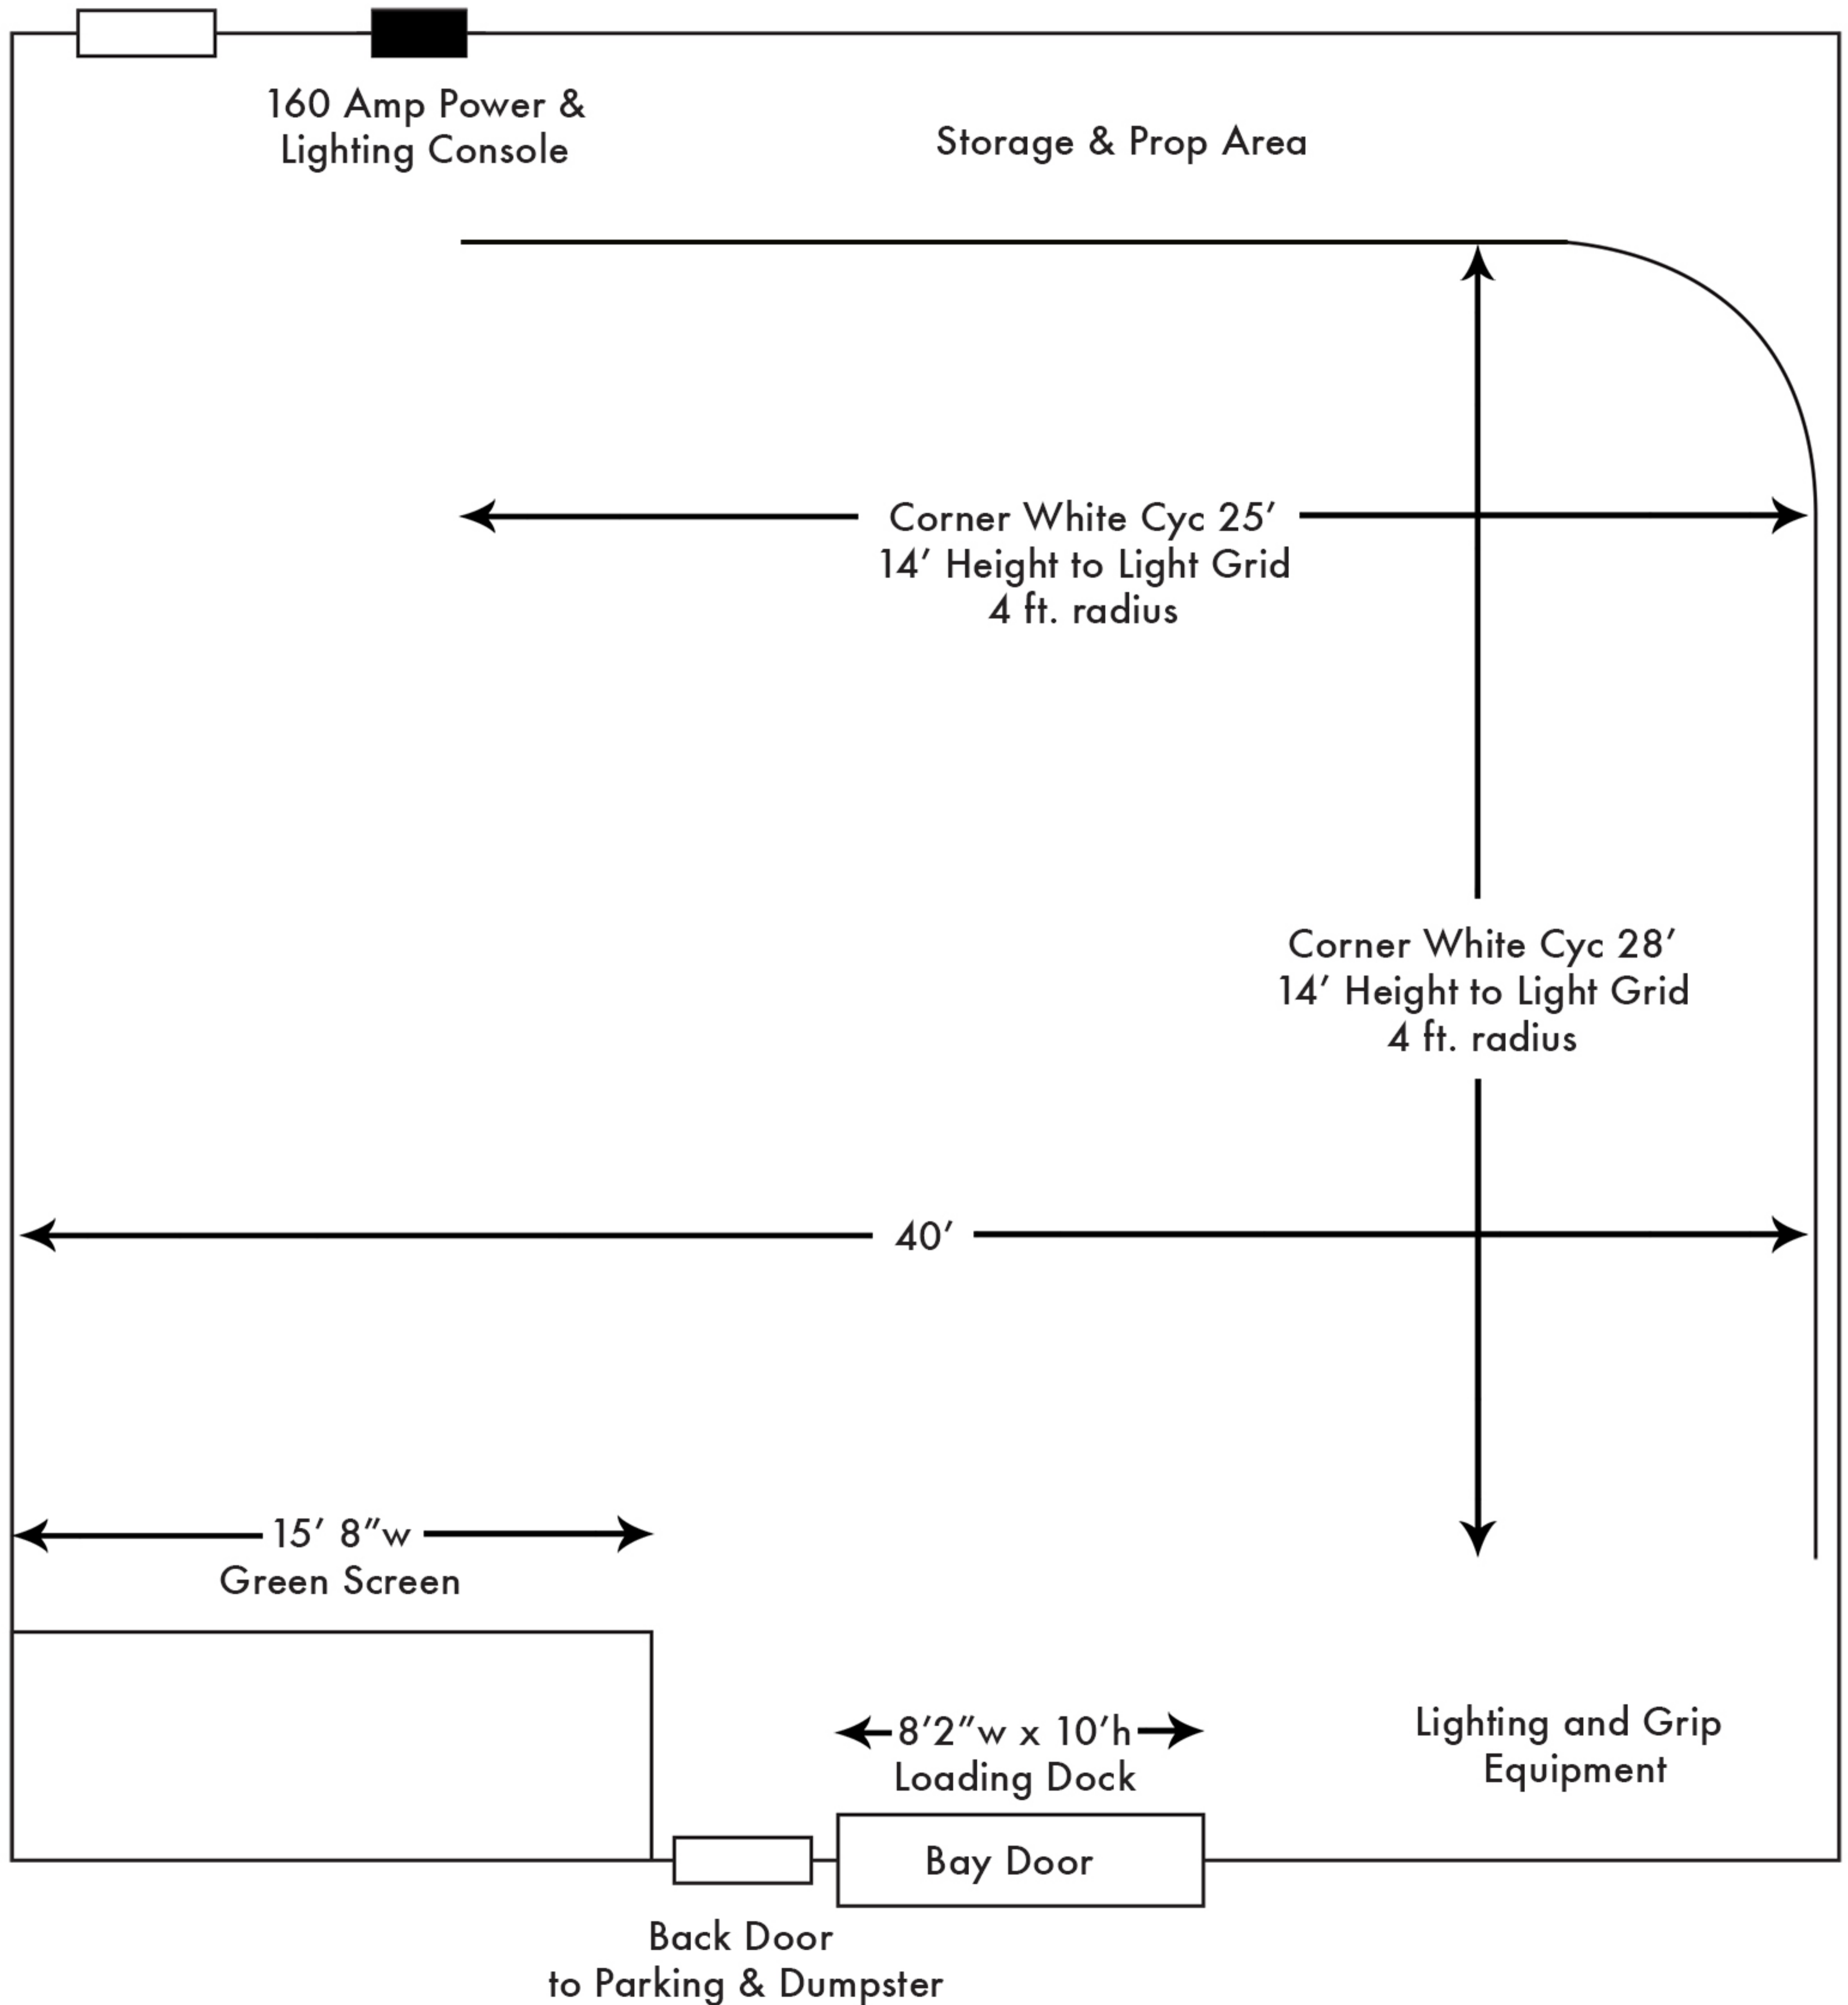

# litewavestudios

10901A Roosevelt Blvd. • Suite 300 • St. Petersburg, FL 33716

Studio Size: 40' x 40'  
Ceiling height: 16'

Door to Green Room  
Make-up, Offices

litewavestudios  
FLOOR PLAN